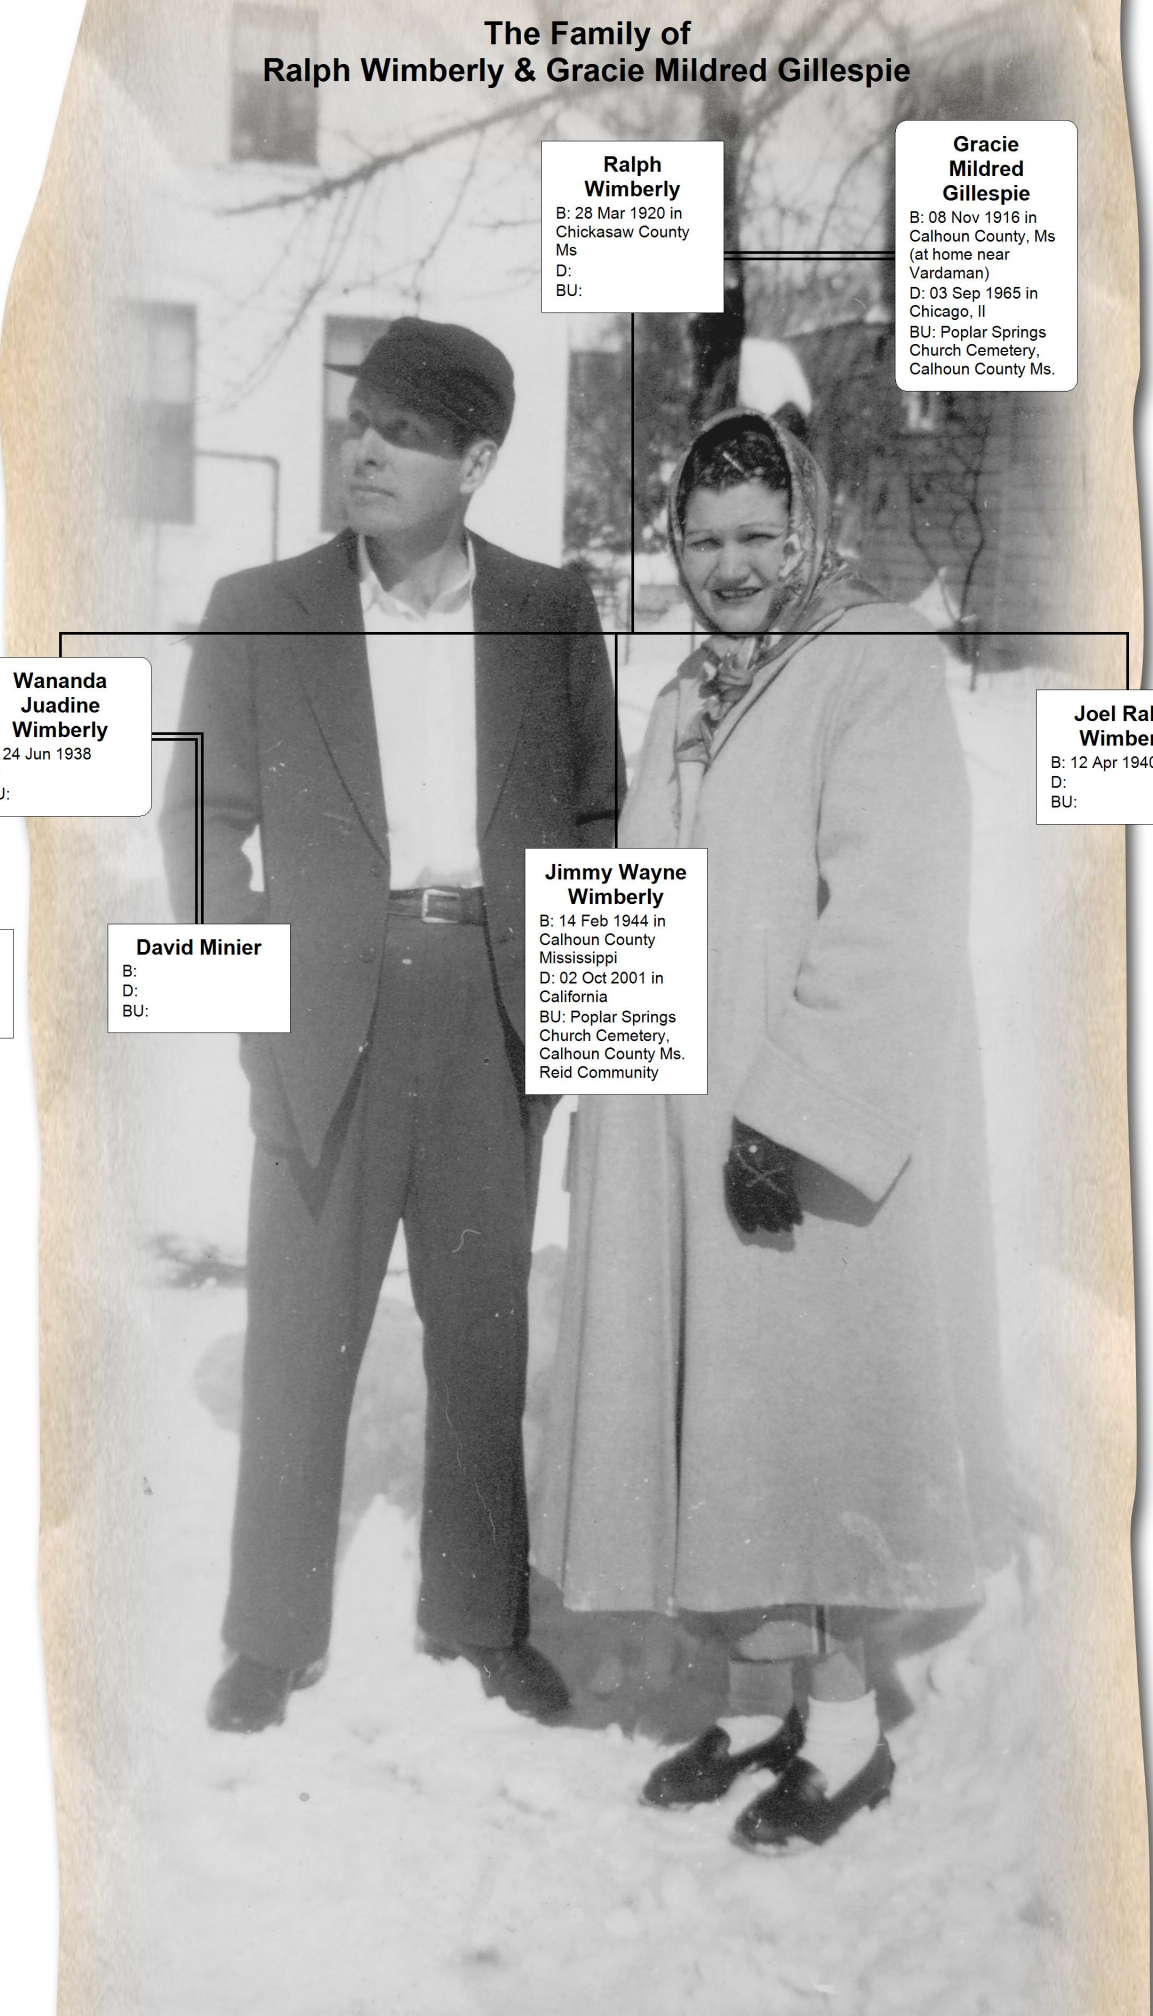

The Family of Ralph Wimberly & Gracie Mildred Gillespie

**Ralph
Wimberly**
B: 28 Mar 1920 in
Chickasaw County
Ms
D:
BU:

**Gracie
Mildred
Gillespie**
B: 08 Nov 1916 in
Calhoun County, Ms
(at home near
Vardaman)
D: 03 Sep 1965 in
Chicago, Il
BU: Poplar Springs
Church Cemetery,
Calhoun County Ms.